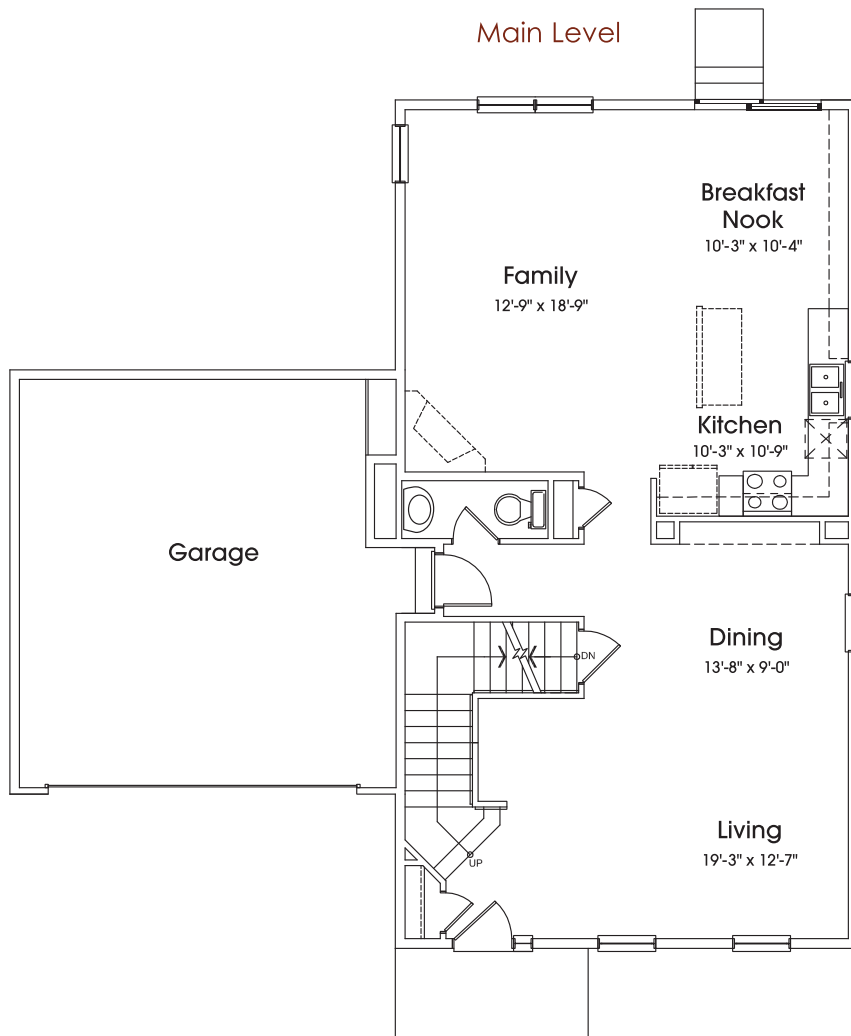

Elevation 4 — Colonial

Elevation 3 — Craftsman

## THE ROCKWELL

### Upper Level

#### square footage:

Main Level	1,056
Upper Level	1,308
Total	2,364
Optional Finished Lower Level	733

\* Square footage represents elevation 4 floor plan