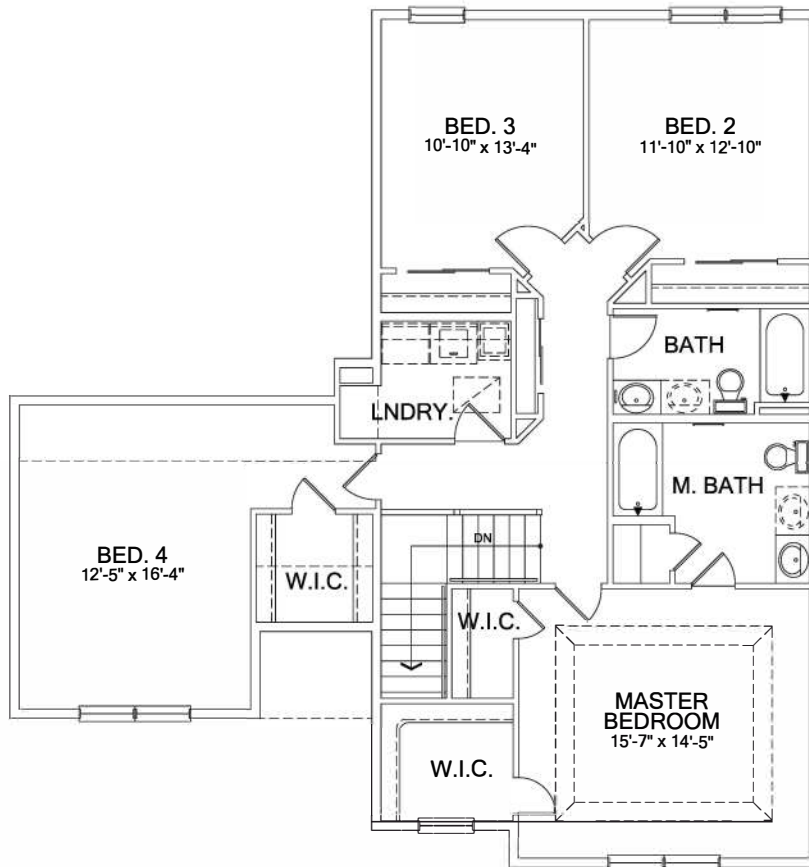

Elevation 4 — Colonial

Elevation 3 — Craftsman

## THE ROCKWELL

### Upper Level

#### square footage:

Main Level	1,056
Upper Level	1,308
Total	2,364
Optional Finished Lower Level	733

\* Square footage represents elevation 4 floor plan